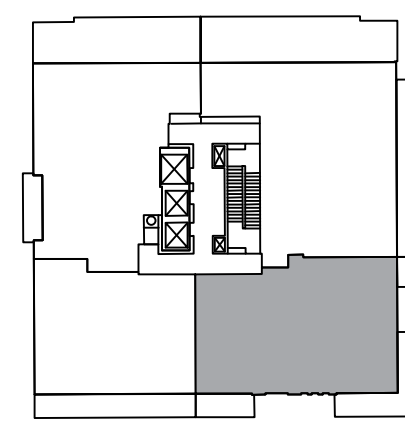

SUITE 3K

1525 SQ FT

3 BEDROOM + 2.5 BATH
PLUS APPROX. 177+68+39 SQ FT BALCONY

FLOOR 19

FLOOR 20