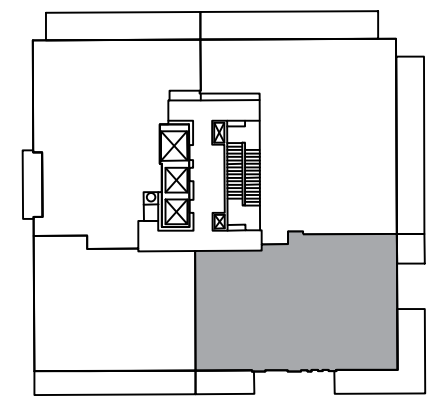

SUITE 3K

1525 SQ FT

3 BEDROOM + 2.5 BATH
PLUS APPROX. 177+68+39 SQ FT BALCONY

FLOOR 19

FLOOR 20